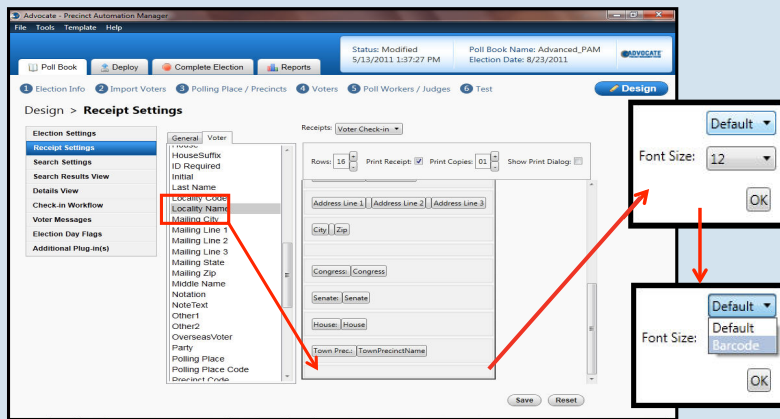

Custom Forms

Same Day Registration

Affidavits

Poll Worker Sign-in/out

Live Chat
Interact with Poll Workers

Help Desk

Broadcast Messages

Voter Details
Confirm Voter Status and Voting Locations

Print convenient directions

Identify with DMV Photo and capture Voter Signature

Drag & Drop to design ePollBook, Forms, Receipts & Reports

Much more than a look up device...

6 Million Voters
10,000 ePollBooks
133 Counties
60M with Check-ins