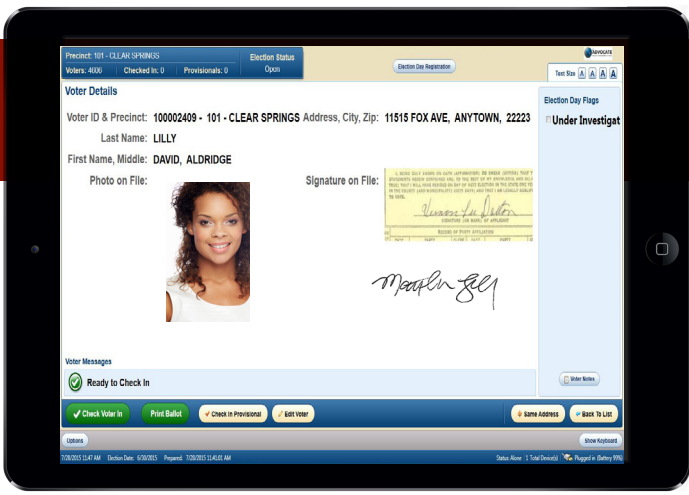

ePollBooks

Integrate Voter Registration Data into ePollBook with ease

- Any COTS Hardware – WIN / IOS / Android
- Street Index Look Up
- Ballot on Demand
- Supports Vote Centers – Vote Anywhere
- Powerful Admin Module
- Integrates with all VR Systems

Custom Forms

Same Day Registration

Affidavits

Poll Worker Sign-in/out

Live Chat
Interact with Poll Workers

Help Desk

Broadcast Messages

Voter Details
Confirm Voter Status and Voting Locations

Print convenient directions

Identify with DMV Photo and capture Voter Signature

Drag & Drop to design ePollBook, Forms, Receipts & Reports

Much more than a look up device...

6 Million Voters
10,000 ePollBooks
133 Counties
60M with Check-ins